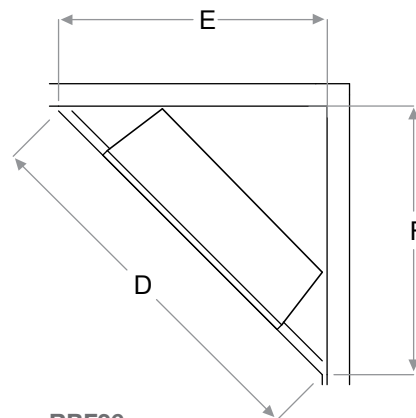

RBFGLOSS36 - 36" Tempered Front Glass
Dimensions:
35-1/8" W x 22-1/8" H x 3/8" D
(89.1 cm x 56.1 cm x 1.1 cm)

RBFDOR36 - 36" Functional Doors
with Tempered Glass
Dimensions:
39-3/4" W x 27-1/4" H x 1-1/4" D
(101.1 cm x 69.4 cm x 3.7 cm)

RBFPUG

RBFL42BR - Birch Log Set
Dimensions:
26-1/2" W x 11-1/8" H x 11" D
(67.2 cm x 28.1 cm x 27.9 cm)

RBFL42FC - Fresh Cut Log Set
Dimensions:
26-1/2" W x 11-1/8" H x 11" D
(67.2 cm x 28.1 cm x 27.9 cm)

Framing Dimensions:

NOTE: The materials used for the finished surround must be cut to precise dimensions as the 1/2" (1.3 cm) self trimming flange is only to create a finished appearance.

RBF36					
A	B	C	D	E	F
12-1/2" (31.8 cm)	36-5/8" (93.0 cm)	26-1/4" (66.5 cm)	60" (152.4 cm)	42-1/2" (108.0 cm)	42-1/2" (108.0 cm)