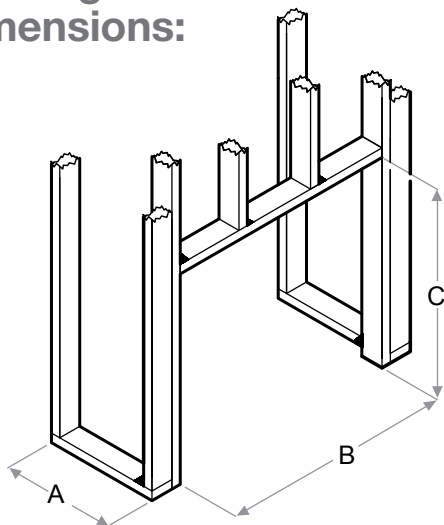

Framing Dimensions:

NOTE: The materials used for the finished surround must be cut to precise dimensions as the 1/2" (1.3 cm) self trimming flange is only to create a finished appearance.

RBF36					
A	B	C	D	E	F
12-1/2" (31.8 cm)	36-5/8" (93.0 cm)	26-1/4" (66.5 cm)	60" (152.4 cm)	42-1/2" (108.0 cm)	42-1/2" (108.0 cm)