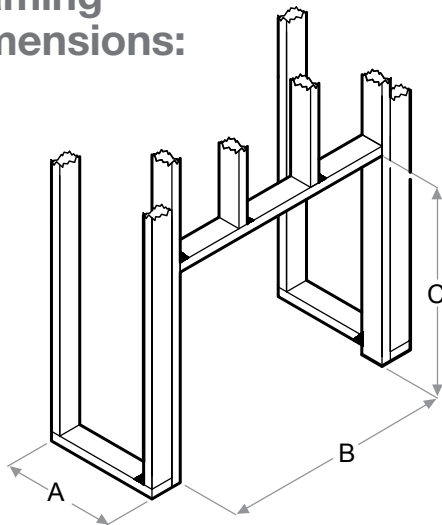

### Accessories

RBFGLOSS36P - 36" Tempered Front Glass  
Dimensions:  
35-1/8" W x 26-5/8" H x 3/8" D  
(89.1 cm x 67.5 cm x 1.1 cm)

RBFDOOR36P - 36" Functional Doors  
with Tempered Glass  
Dimensions:  
39-3/4" W x 31-3/4" H x 1-1/4" D  
(101.1 cm x 80.8 cm x 3.7 cm)

RBFPLUG

RBFL42BR - Birch Log Set  
Dimensions:  
26-1/2" W x 11-1/8" H x 11" D  
(67.2 cm x 28.1 cm x 27.9 cm)

RBFL42FC - Fresh Cut Log Set  
Dimensions:  
26-1/2" W x 11-1/8" H x 11" D  
(67.2 cm x 28.1 cm x 27.9 cm)

### Framing Dimensions:

**NOTE:** The materials used for the finished surround must be cut to precise dimensions as the 1/2" (1.3 cm) self trimming flange is only to create a finished appearance.

RBF36P