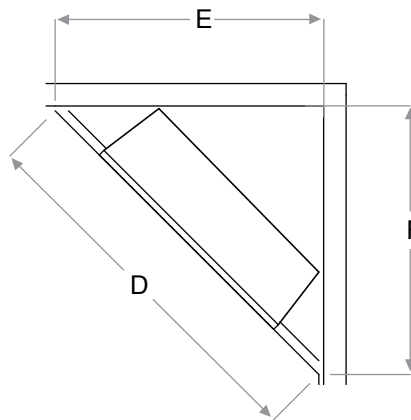

### Accessories

RBFGLOSS36P - 36" Tempered Front Glass  
Dimensions:  
35-1/8" W x 26-5/8" H x 3/8" D  
(89.1 cm x 67.5 cm x 1.1 cm)

RBFDOOR36P - 36" Functional Doors  
with Tempered Glass  
Dimensions:  
39-3/4" W x 31-3/4" H x 1-1/4" D  
(101.1 cm x 80.8 cm x 3.7 cm)

RBFPLUG

RBFL42BR - Birch Log Set  
Dimensions:  
26-1/2" W x 11-1/8" H x 11" D  
(67.2 cm x 28.1 cm x 27.9 cm)

RBFL42FC - Fresh Cut Log Set  
Dimensions:  
26-1/2" W x 11-1/8" H x 11" D  
(67.2 cm x 28.1 cm x 27.9 cm)

### Framing Dimensions:

**NOTE:** The materials used for the finished surround must be cut to precise dimensions as the 1/2" (1.3 cm) self trimming flange is only to create a finished appearance.

RBF36P

A	B	C	D	E	F
12-1/2" (31.8 cm)	36-5/8" (93.0 cm)	30-5/8" (77.8 cm)	60" (152.4 cm)	42-1/2" (108.0 cm)	42-1/2" (108.0 cm)