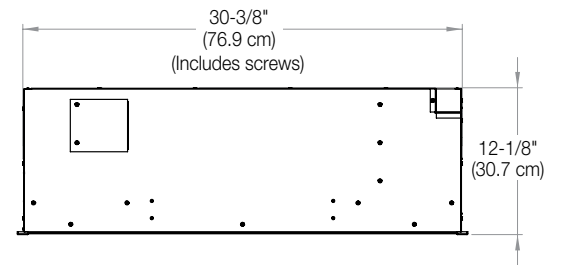

 **Low Carbon Footprint**
The most sustainable fireplace option; no emissions and 100% efficient.

Model #	Description	Lbs / Kg	UPC	Wty*	Carton Dimensions (WxHxD)		Cube	
					Inches	cm	ft³	m³
RBF30	30" Built-in Electric Firebox	67.7 / 30.7	781052 104747	2 yrs.	35-3/8 x 15 x 31-5/8	89.8 x 38.2 x 80.4	9.7	0.3
RBFGLASS30	Single Glass Pane	22.1 / 10	781052 108004	1 yr.	35-5/8 x 29-1/4 x 4-1/4	90.4 x 74.2 x 10.6	2.6	0.07
RBFPLUG	Plug Kit		781052 107656					

Specifications, finishes and dimensions are subject to change. *Limited warranty. ©2017 Dimplex North America Limited.

SE-030-R06-022217

Revillusion™

30" Built-in Electric Firebox

RBF30

Product Dimensions:

FRONT

SIDE

TOP

Framing Dimensions:

NOTE: The materials used for the finished surround must be cut to precise dimensions as the 1/2" (1.3 cm) self trimming flange is only to create a finished appearance.

RBF30

A	B	C	D	E	F
12-1/2" (31.8 cm)	30-5/8" (77.8 cm)	26-1/4" (66.5 cm)	54-1/4" (137.8 cm)	38-1/2" (97.8 cm)	38-1/2" (97.8 cm)