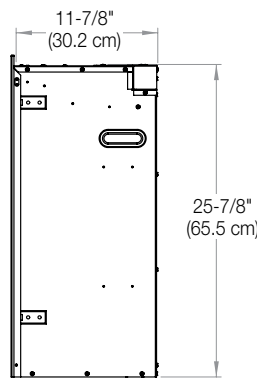

 **Low Carbon Footprint**
The most sustainable fireplace option; no emissions and 100% efficient.

Model #	Description	Lbs / Kg	UPC	Wty*	Carton Dimensions (WxHxD)		Cube	
					Inches	cm	ft³	m³
RBF30	30" Built-in Electric Firebox	67.7 / 30.7	781052 104747	2 yrs.	35-3/8 x 15 x 31-5/8	89.8 x 38.2 x 80.4	9.7	0.3
RBFGLASS30	Single Glass Pane	22.1 / 10	781052 108004	1 yr.	35-5/8 x 29-1/4 x 4-1/4	90.4 x 74.2 x 10.6	2.6	0.07
RBFPLUG	Plug Kit		781052 107656					

Specifications, finishes and dimensions are subject to change. *Limited warranty. ©2017 Dimplex North America Limited.

SE-030-R06-022217

Revillusion™

30" Built-in Electric Firebox

RBF30

Product Dimensions:

FRONT

SIDE

TOP

Framing Dimensions:

NOTE: The materials used for the finished surround must be cut to precise dimensions as the 1/2" (1.3 cm) self trimming flange is only to create a finished appearance.

RBF30

A	B	C	D	E	F
12-1/2" (31.8 cm)	30-5/8" (77.8 cm)	26-1/4" (66.5 cm)	54-1/4" (137.8 cm)	38-1/2" (97.8 cm)	38-1/2" (97.8 cm)