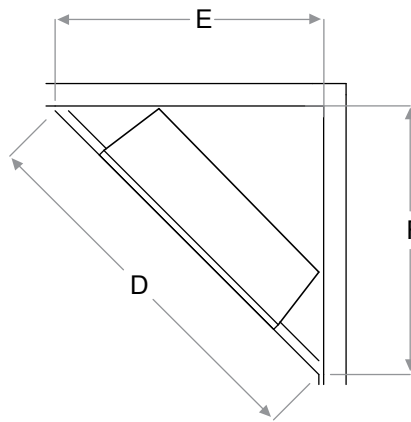

FRONT

SIDE

TOP

Framing Dimensions:

NOTE: The materials used for the finished surround must be cut to precise dimensions as the 1/2" (1.3 cm) self trimming flange is only to create a finished appearance.

RBF30

A	B	C	D	E	F
12-1/2" (31.8 cm)	30-5/8" (77.8 cm)	26-1/4" (66.5 cm)	54-1/4" (137.8 cm)	38-1/2" (97.8 cm)	38-1/2" (97.8 cm)