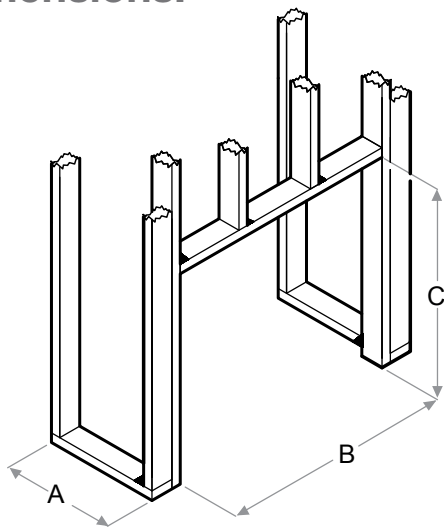

FRONT

SIDE

TOP

Framing Dimensions:

NOTE: The materials used for the finished surround must be cut to precise dimensions as the 1/2" (1.3 cm) self trimming flange is only to create a finished appearance.

RBF30

A	B	C	D	E	F
12-1/2" (31.8 cm)	30-5/8" (77.8 cm)	26-1/4" (66.5 cm)	54-1/4" (137.8 cm)	38-1/2" (97.8 cm)	38-1/2" (97.8 cm)