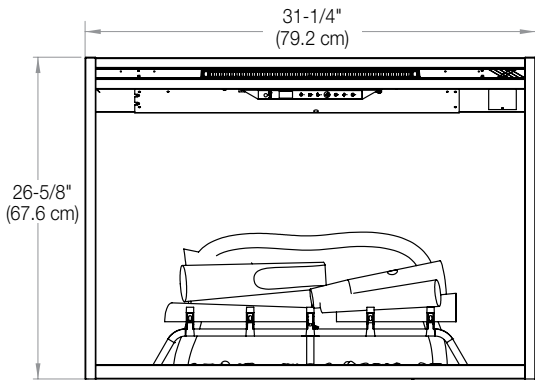

 **Low Carbon Footprint**
The most sustainable fireplace option; no emissions and 100% efficient.

Model #	Description	Lbs / Kg	UPC	Wty*	Carton Dimensions (WxHxD)		Cube	
					Inches	cm	ft³	m³
RBF30	30" Built-in Electric Firebox	67.7 / 30.7	781052 104747	2 yrs.	35-3/8 x 15 x 31-5/8	89.8 x 38.2 x 80.4	9.7	0.3
RBFGLASS30	Single Glass Pane	22.1 / 10	781052 108004	1 yr.	35-5/8 x 29-1/4 x 4-1/4	90.4 x 74.2 x 10.6	2.6	0.07
RBFPLUG	Plug Kit		781052 107656					

Specifications, finishes and dimensions are subject to change. *Limited warranty. ©2017 Dimplex North America Limited.

SE-030-R06-022217

Revillusion™

30" Built-in Electric Firebox

RBF30

Product Dimensions:

FRONT

SIDE

TOP

Framing Dimensions:

NOTE: The materials used for the finished surround must be cut to precise dimensions as the 1/2" (1.3 cm) self trimming flange is only to create a finished appearance.

RBF30

A	B	C	D	E	F
12-1/2" (31.8 cm)	30-5/8" (77.8 cm)	26-1/4" (66.5 cm)	54-1/4" (137.8 cm)	38-1/2" (97.8 cm)	38-1/2" (97.8 cm)