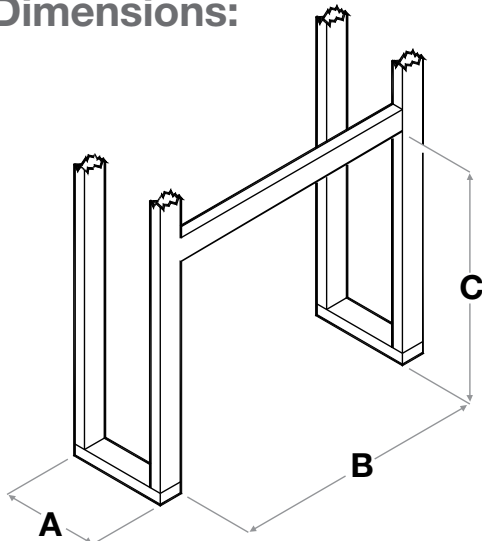

BF45DXP

Accessories

BFGLASS45BLK
- Single pane, tamperproof glass door
Dimensions:
41-5/8" W x 22-1/4" H x 1/2" D
(105.7 cm x 56.5 cm x 1.4 cm)

BFSDOOR45BLK
- Glass swing doors with black accents
Dimensions:
41-3/8" W x 22-3/8" H x 1-3/4" D
(105.1 cm x 56.7 cm x 4.3 cm)

BFRC-KIT
- 3-stage remote control kit

WRCPF-KIT
- Wall switch remote control

BFDOOR45BLKSM
- Single pane, bi-fold look glass door kit
Dimensions:
41-5/8" W x 22-1/4" H x 1/2" D
(105.7 cm x 56.5 cm x 1.4 cm)

BF4TRIM45
- 4 piece black decorative raised profile trim
Dimensions:
48-1/4" W x 33-3/4" H x 1/2" D
(122.4 cm x 85.8 cm x 1.4 cm)

BFPLUGE
- Plug kit

TS521W
- Wall thermostat - white

Framing Dimensions:

A	B	C
16" (40.5 cm)	45" (114.3 cm)	32-7/8" (83.6 cm)
D	E	F
60" (152.4 cm)	42" (106.7 cm)	42" (106.7 cm)