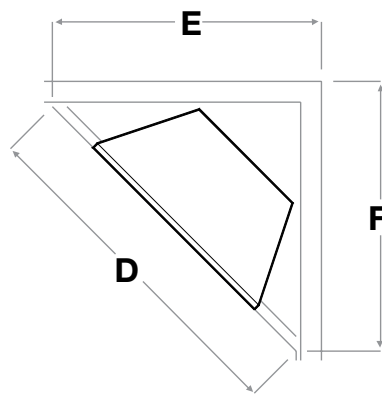

BF45DXP

Accessories

BFGLASS45BLK
- Single pane, tamperproof glass door
Dimensions:
41-5/8" W x 22-1/4" H x 1/2" D
(105.7 cm x 56.5 cm x 1.4 cm)

BFSDOOR45BLK
- Glass swing doors with black accents
Dimensions:
41-3/8" W x 22-3/8" H x 1-3/4" D
(105.1 cm x 56.7 cm x 4.3 cm)

BFRC-KIT
- 3-stage remote control kit

WRCPF-KIT
- Wall switch remote control

BFDOOR45BLKSM
- Single pane, bi-fold look glass door kit
Dimensions:
41-5/8" W x 22-1/4" H x 1/2" D
(105.7 cm x 56.5 cm x 1.4 cm)

BF4TRIM45
- 4 piece black decorative raised profile trim
Dimensions:
48-1/4" W x 33-3/4" H x 1/2" D
(122.4 cm x 85.8 cm x 1.4 cm)

BFPLUGE
- Plug kit

TS521W
- Wall thermostat - white

Framing Dimensions:

A	B	C
16" (40.5 cm)	45" (114.3 cm)	32-7/8" (83.6 cm)
D	E	F
60" (152.4 cm)	42" (106.7 cm)	42" (106.7 cm)