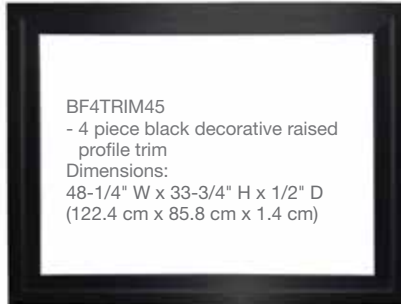

BF45DXP

Accessories

BFGLASS45BLK
- Single pane, tamperproof glass door
Dimensions:
41-5/8" W x 22-1/4" H x 1/2" D
(105.7 cm x 56.5 cm x 1.4 cm)

BFSDOOR45BLK
- Glass swing doors with black accents
Dimensions:
41-3/8" W x 22-3/8" H x 1-3/4" D
(105.1 cm x 56.7 cm x 4.3 cm)

BF4TRIM45
- 4 piece black decorative raised profile trim
Dimensions:
48-1/4" W x 33-3/4" H x 1/2" D
(122.4 cm x 85.8 cm x 1.4 cm)

BFPLUGE
- Plug kit

TS521W
- Wall thermostat - white

Framing Dimensions:

A	B	C
16" (40.5 cm)	45" (114.3 cm)	32-7/8" (83.6 cm)
D	E	F
60" (152.4 cm)	42" (106.7 cm)	42" (106.7 cm)