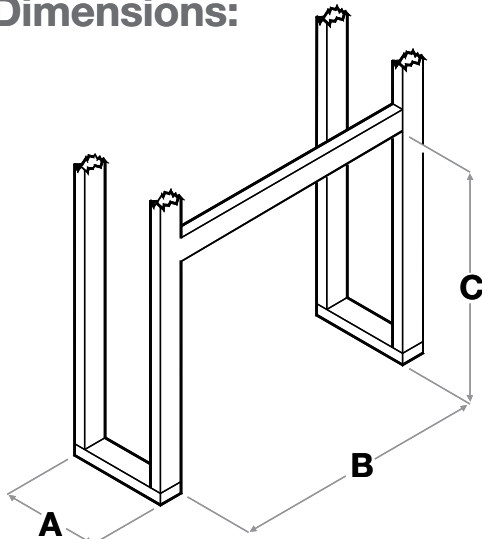

* Based on national average residential electricity rate. Rates vary.

SE-274-R02-082019

Built-in Fireplace 39" Deluxe Electric Firebox

BF39DXP

Accessories

BFGLASS39BLK
- Single pane, tamperproof glass door
Dimensions:
35-5/8" W x 22-1/4" H x 1/2" D
(90.5 cm x 56.5 cm x 1.4 cm)

BFSDOOR39BLK
- Glass swing doors with black accents
Dimensions:
35-1/2" W x 22-3/8" H x 1-3/4" D
(90.0 cm x 56.7 cm x 4.3 cm)

BFRC-KIT
- 3-stage remote control kit

WRCPF-KIT
- Wall switch remote control

BFDOOR39BLKSM
- Single pane, bi-fold look glass door kit
Dimensions:
35-5/8" W x 22-1/2" H x 1-3/4" D
(90.4 cm x 57.2 cm x 4.3 cm)

BF4TRIM39
- 4 piece black decorative raised profile trim
Dimensions:
42-1/4" W x 33-3/4" H x 1-1/4" D
(107.2 cm x 85.8 cm x 3.3 cm)

BFPLUGE
- Plug kit

TS521W
- Wall thermostat
- white

Framing Dimensions:

A	B	C
16" (40.5 cm)	39" (99.1 cm)	32-7/8" (83.6 cm)
D	E	F
54" (137.2 cm)	38" (96.5 cm)	38" (96.5 cm)