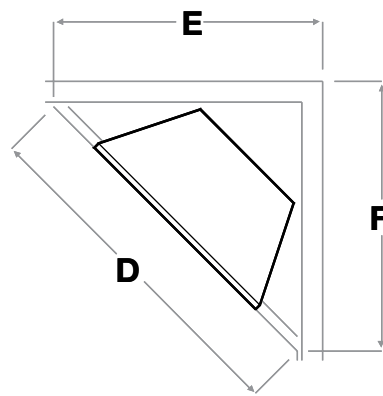

* Based on national average residential electricity rate. Rates vary.

SE-274-R02-082019

Built-in Fireplace 39" Deluxe Electric Firebox

BF39DXP

Accessories

BFGLASS39BLK
- Single pane, tamperproof glass door
Dimensions:
35-5/8" W x 22-1/4" H x 1/2" D
(90.5 cm x 56.5 cm x 1.4 cm)

BFSDOOR39BLK
- Glass swing doors with black accents
Dimensions:
35-1/2" W x 22-3/8" H x 1-3/4" D
(90.0 cm x 56.7 cm x 4.3 cm)

BFRC-KIT
- 3-stage remote control kit

WRCPF-KIT
- Wall switch remote control

BFDOOR39BLKSM
- Single pane, bi-fold look glass door kit
Dimensions:
35-5/8" W x 22-1/2" H x 1-3/4" D
(90.4 cm x 57.2 cm x 4.3 cm)

BF4TRIM39
- 4 piece black decorative raised profile trim
Dimensions:
42-1/4" W x 33-3/4" H x 1-1/4" D
(107.2 cm x 85.8 cm x 3.3 cm)

BFPLUGE
- Plug kit

TS521W
- Wall thermostat
- white

Framing Dimensions:

A	B	C
16" (40.5 cm)	39" (99.1 cm)	32-7/8" (83.6 cm)
D	E	F
54" (137.2 cm)	38" (96.5 cm)	38" (96.5 cm)