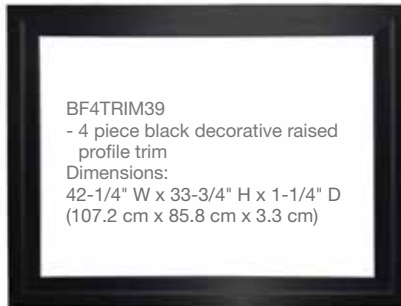

* Based on national average residential electricity rate. Rates vary.

SE-274-R02-082019

Built-in Fireplace 39" Deluxe Electric Firebox

BF39DXP

Accessories

BFGLASS39BLK
- Single pane, tamperproof glass door
Dimensions:
35-5/8" W x 22-1/4" H x 1/2" D
(90.5 cm x 56.5 cm x 1.4 cm)

BFSDOOR39BLK
- Glass swing doors with black accents
Dimensions:
35-1/2" W x 22-3/8" H x 1-3/4" D
(90.0 cm x 56.7 cm x 4.3 cm)

BFRC-KIT
- 3-stage remote control kit

WRCPF-KIT
- Wall switch remote control

BFDOOR39BLKSM
- Single pane, bi-fold look glass door kit
Dimensions:
35-5/8" W x 22-1/2" H x 1-3/4" D
(90.4 cm x 57.2 cm x 4.3 cm)

BF4TRIM39
- 4 piece black decorative raised profile trim
Dimensions:
42-1/4" W x 33-3/4" H x 1-1/4" D
(107.2 cm x 85.8 cm x 3.3 cm)